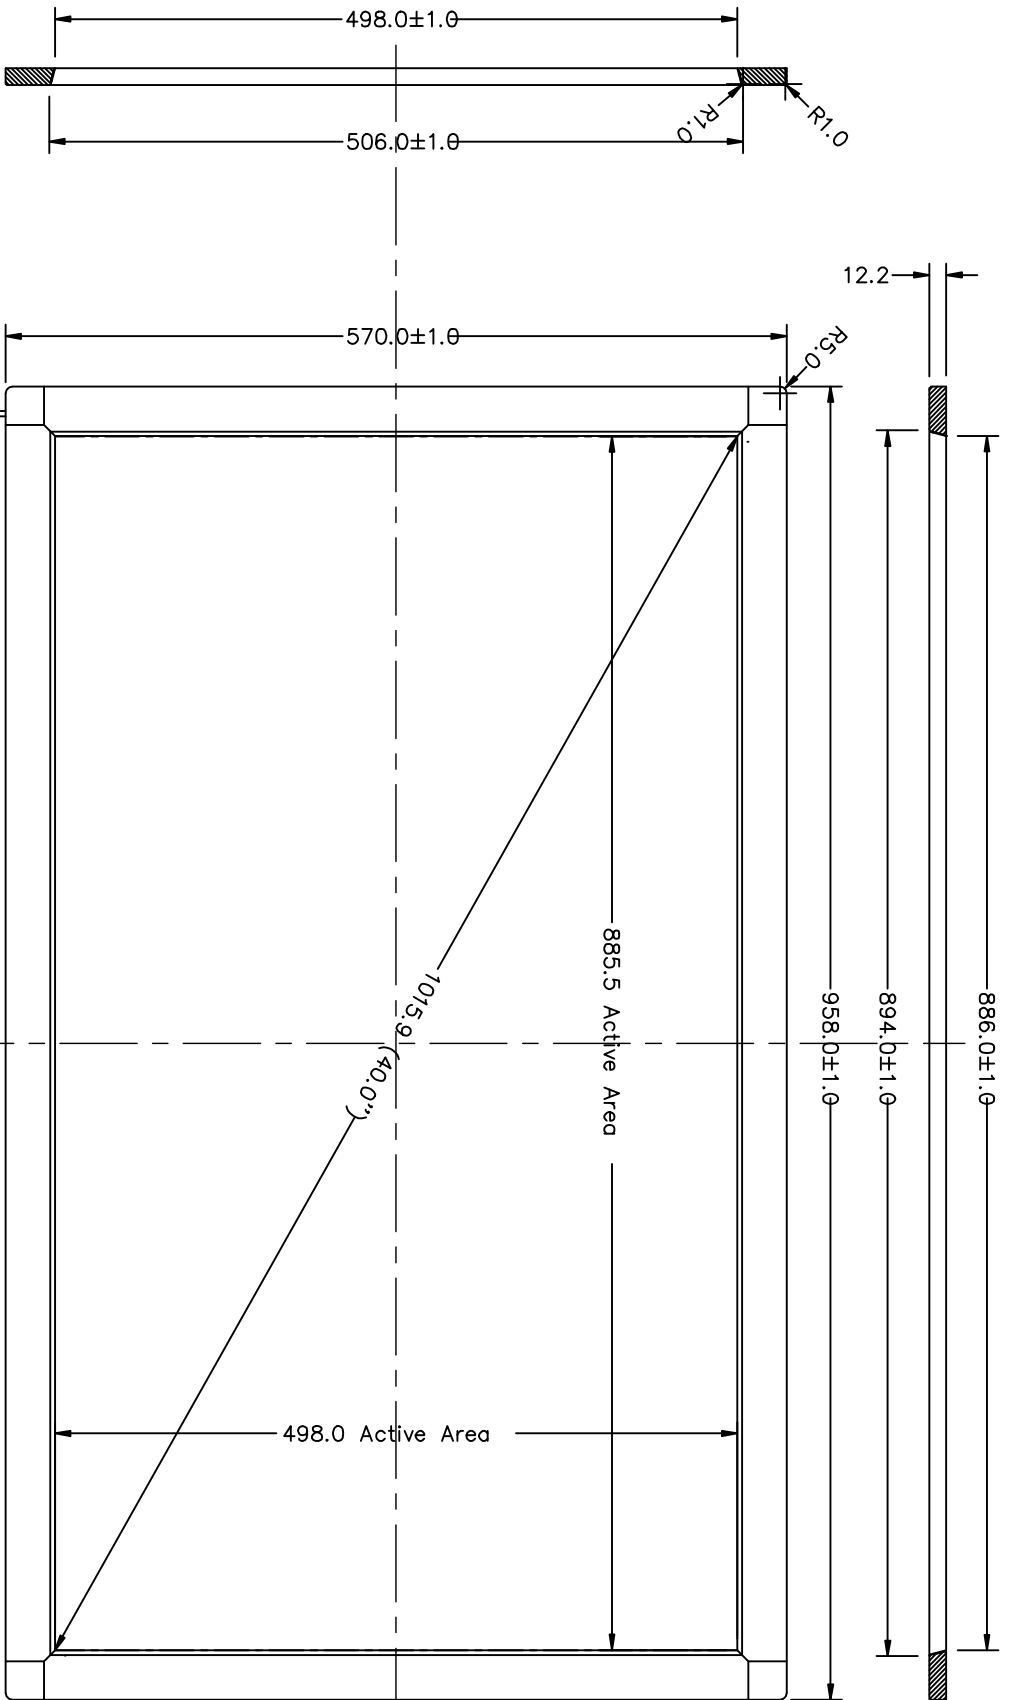

会整栏

02

03

05

06

07

分发栏

02 03

05 06

07

H G F E D C B A

 Usb Connector Cable
 45 Centimetre

IRTOUCH

BEIJING IRTOUCHSYSTEMS CO., LTD.

EXPLODE No:

Rev: A

PROJECTION

MATERIAL: DO NOT SCALE DRAWING ALL DIMENSIONS ARE MM

PART No:

L40

DRAW No:

FINISH: TOLERANCE: LINEAR TOL. X=±1.0 ANGULAR TOL. =±1.0'

PART NAME: TOUCHSCREEN FOR 40"

SCALE: 1:1