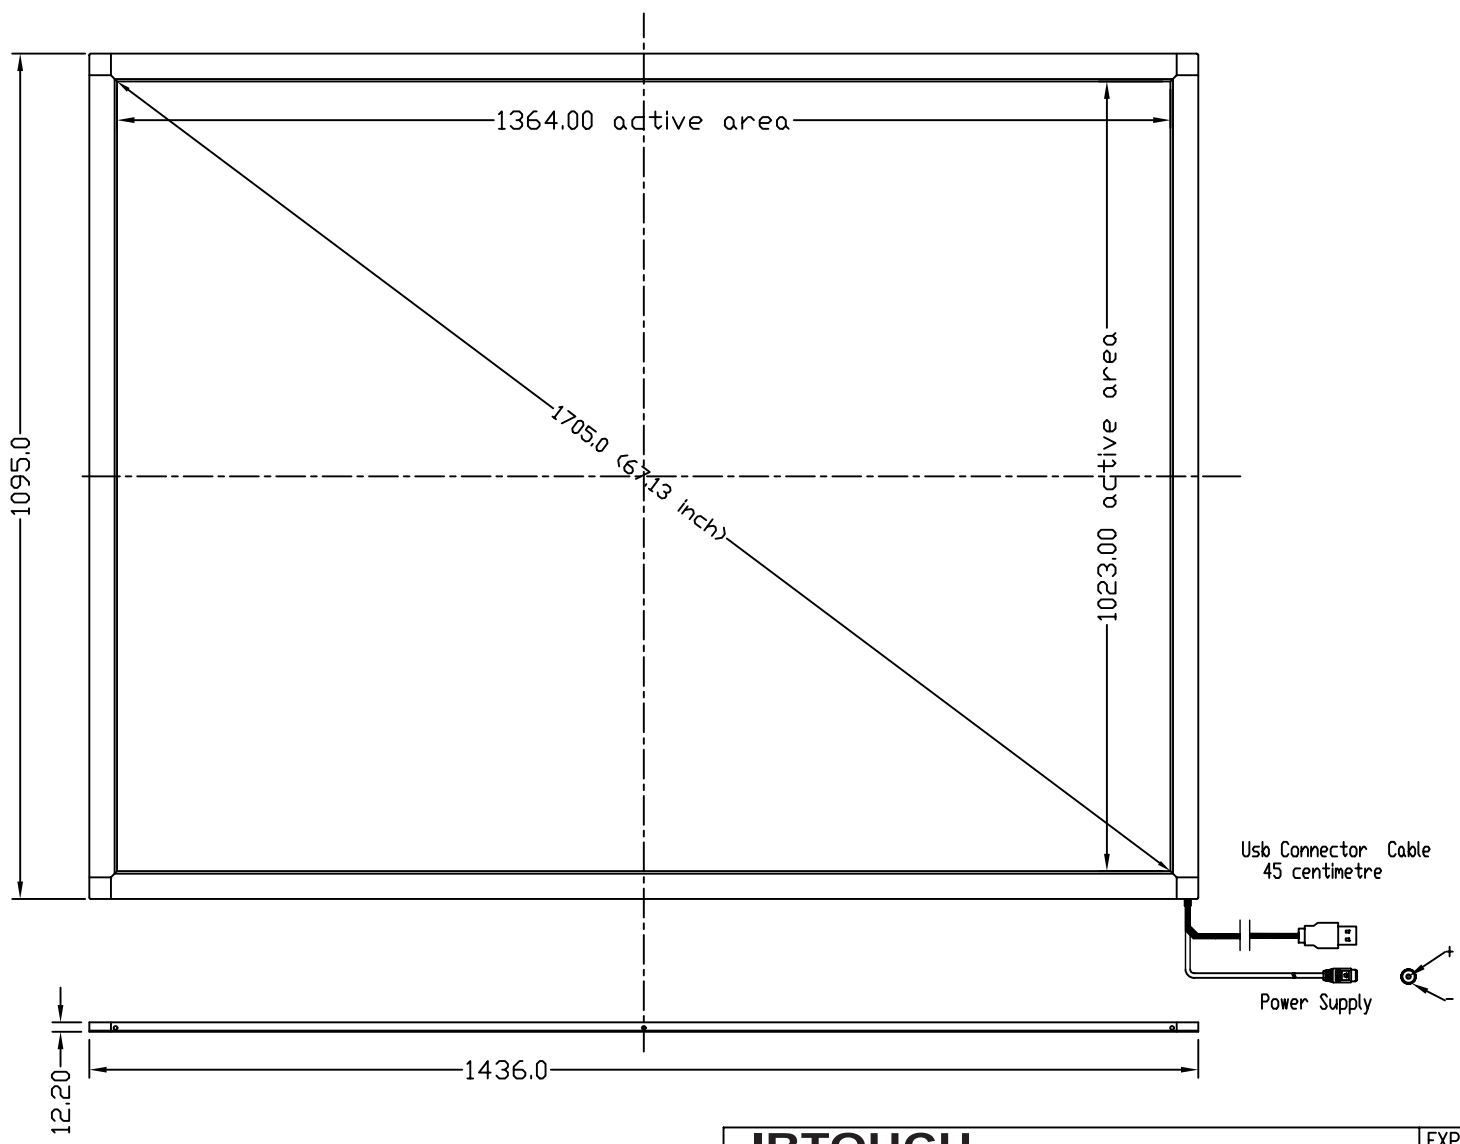

I H G F E D C B A

6
5
4
3
2
1

IRTOUCH S Y S T E M S		BEIJING IRTOUCH SYSTEMS CO., LTD.		EXPLODE No:	Rev: B	PROJECTION ⊕
MATERIAL:	DO NOT SCALE DRAWING ALL DIMENSIONS ARE MM TOLERANCE: LINEAR TOL: .X=±1.0 .XX=±0.5 ANGULAR TOL: =±1.0'	PART No: L 67		DRAW No:		
FINISH:		PART NAME: Touchscreen fo 67" lcd		SCALE: 1:1		
ACTION:	DESIGNER:	CHECKED:	APPROVED:	SHEET 1 OF 1		
	DATE:	DATE:	DATE:	A4		