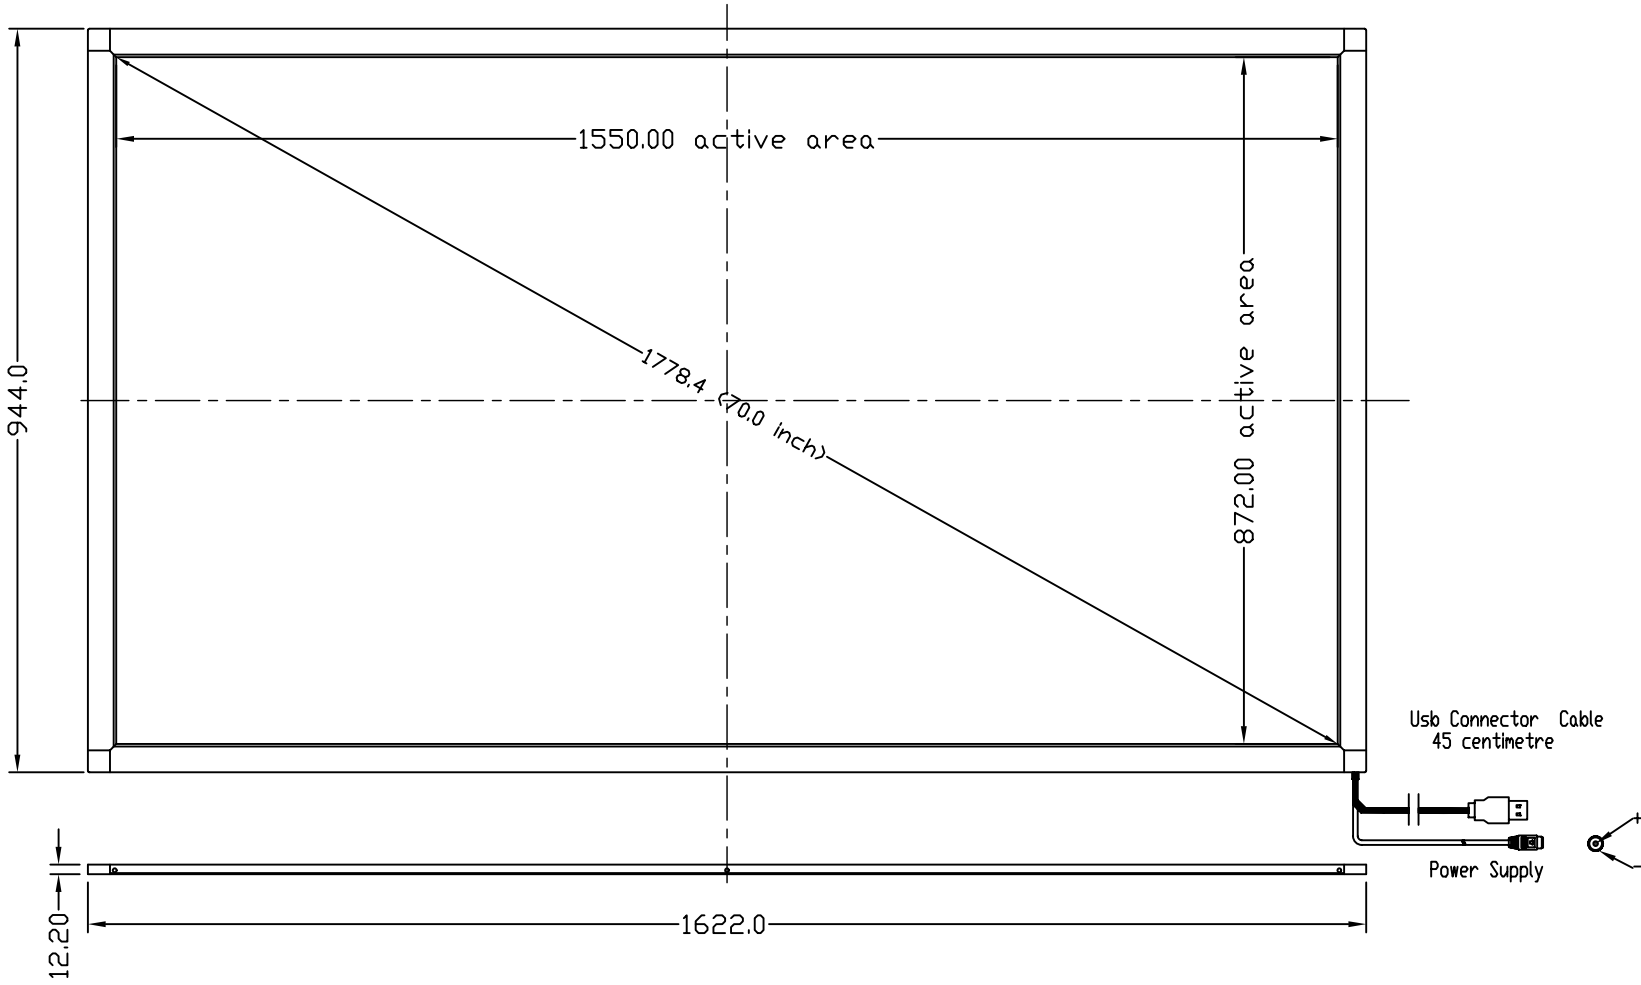

I H G F E D C B A

6

5

4

3

2

1

IRTOUCH S Y S T E M S		BEIJING IRTOUCH SYSTEMS CO., LTD.		EXPLODE No:	Rev: B	PROJECTION ⊕
MATERIAL:	DO NOT SCALE DRAWING ALL DIMENSIONS ARE MM TOLERANCE: LINEAR TOL: .X=±1.0 .XX=±0.5 ANGULAR TOL: =±1.0'	PART No: L 70		DRAW No:		
FINISH:		PART NAME: Touchscreen fo 70" lcd		SCALE: 1:1		
ACTION:	DESIGNER:	CHECKED:	APPROVED:	SHEET 1 OF 1		
	DATE:	DATE:	DATE:	A4		