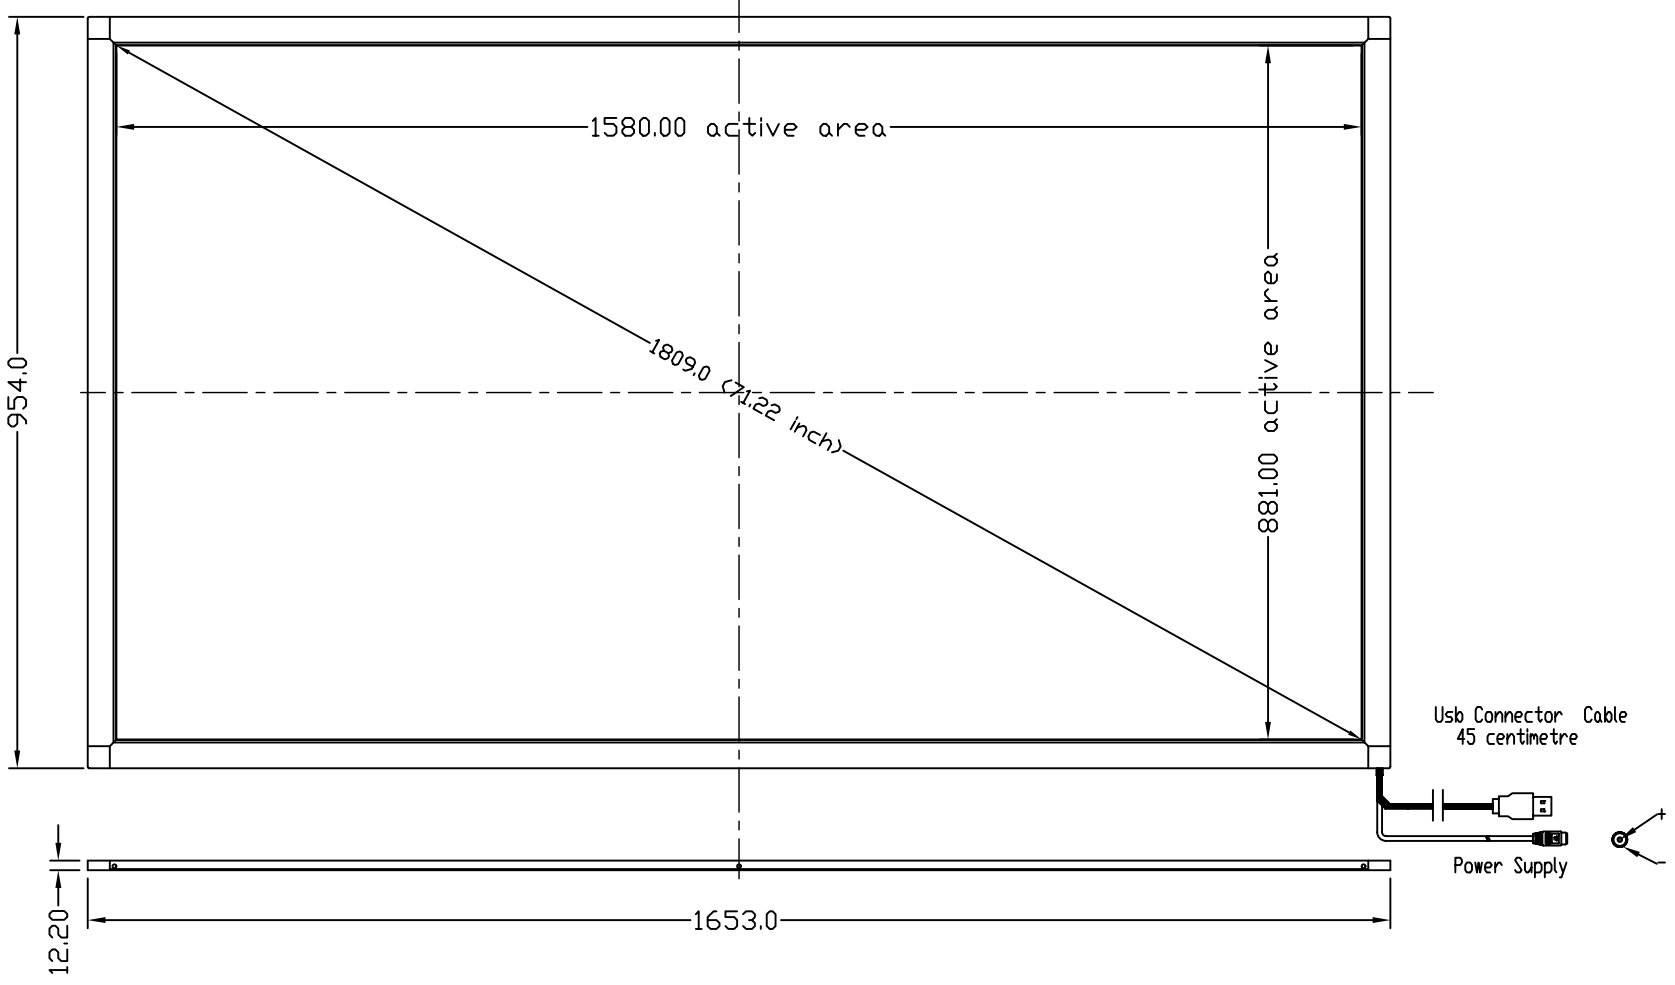

I H G F E D C B A

6

5

4

3

2

1

IRTOUCH S Y S T E M S		BEIJING IRTOUCH SYSTEMS CO., LTD.		EXPLODE No:	Rev: B	PROJECTION ⊕
MATERIAL:	DO NOT SCALE DRAWING ALL DIMENSIONS ARE MM TOLERANCE: LINEAR TOL: .X=±1.0 .XX=±0.5 ANGULAR TOL: =±1.0°	PART No: L 72		DRAW No:		
FINISH:		PART NAME: Touchscreen fo 72" lcd		SCALE: 1:1		
ACTION:	DESIGNER:	CHECKED:	APPROVED:	SHEET 1 OF 1		
	DATE:	DATE:	DATE:	A4		